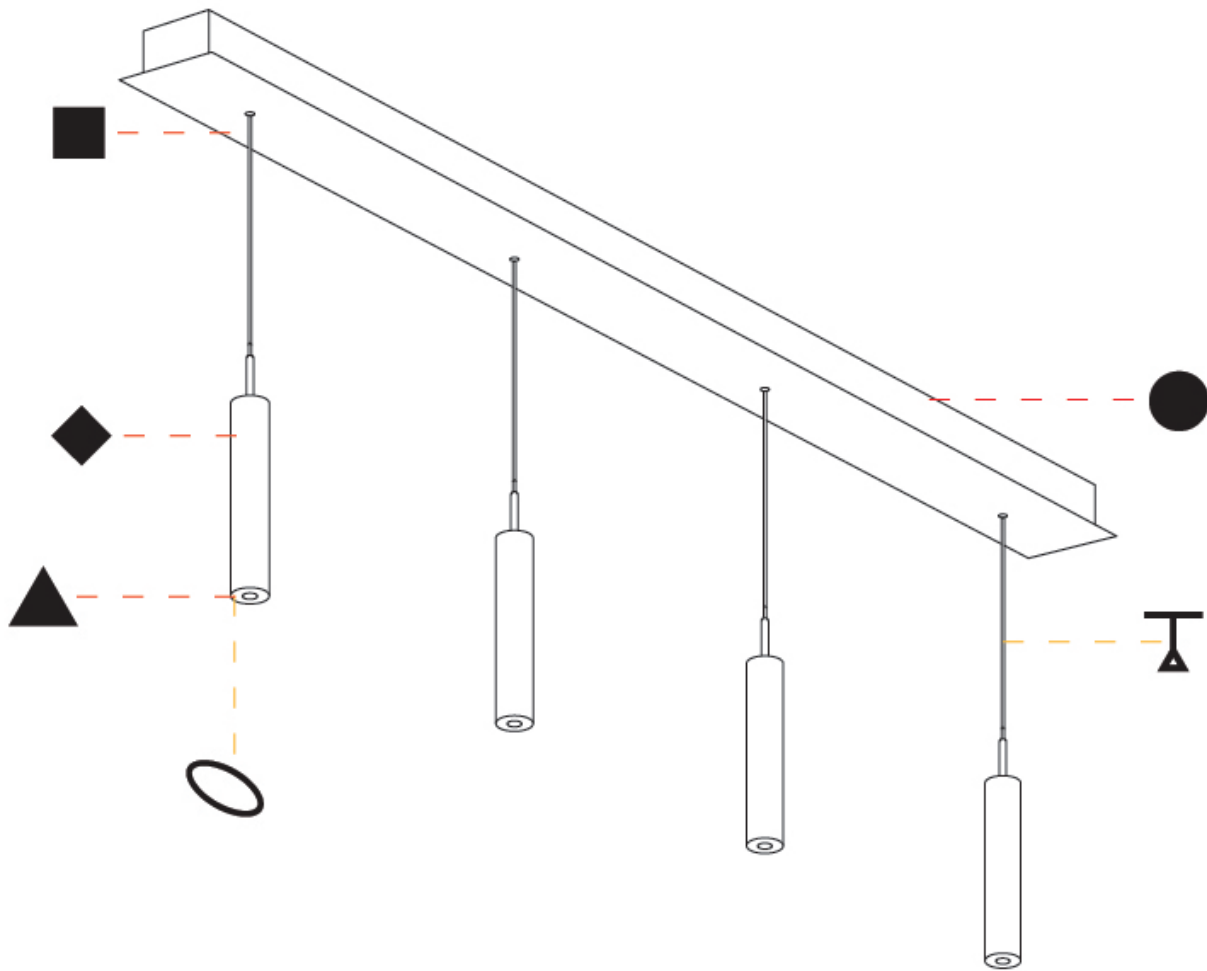

G-MINI CHANNEL HANGOVER SUSPENSION

A300618-

PROJECT	_____
TYPE	_____
SPECIFIER	_____
QUANTITY	_____
DATE	_____

A