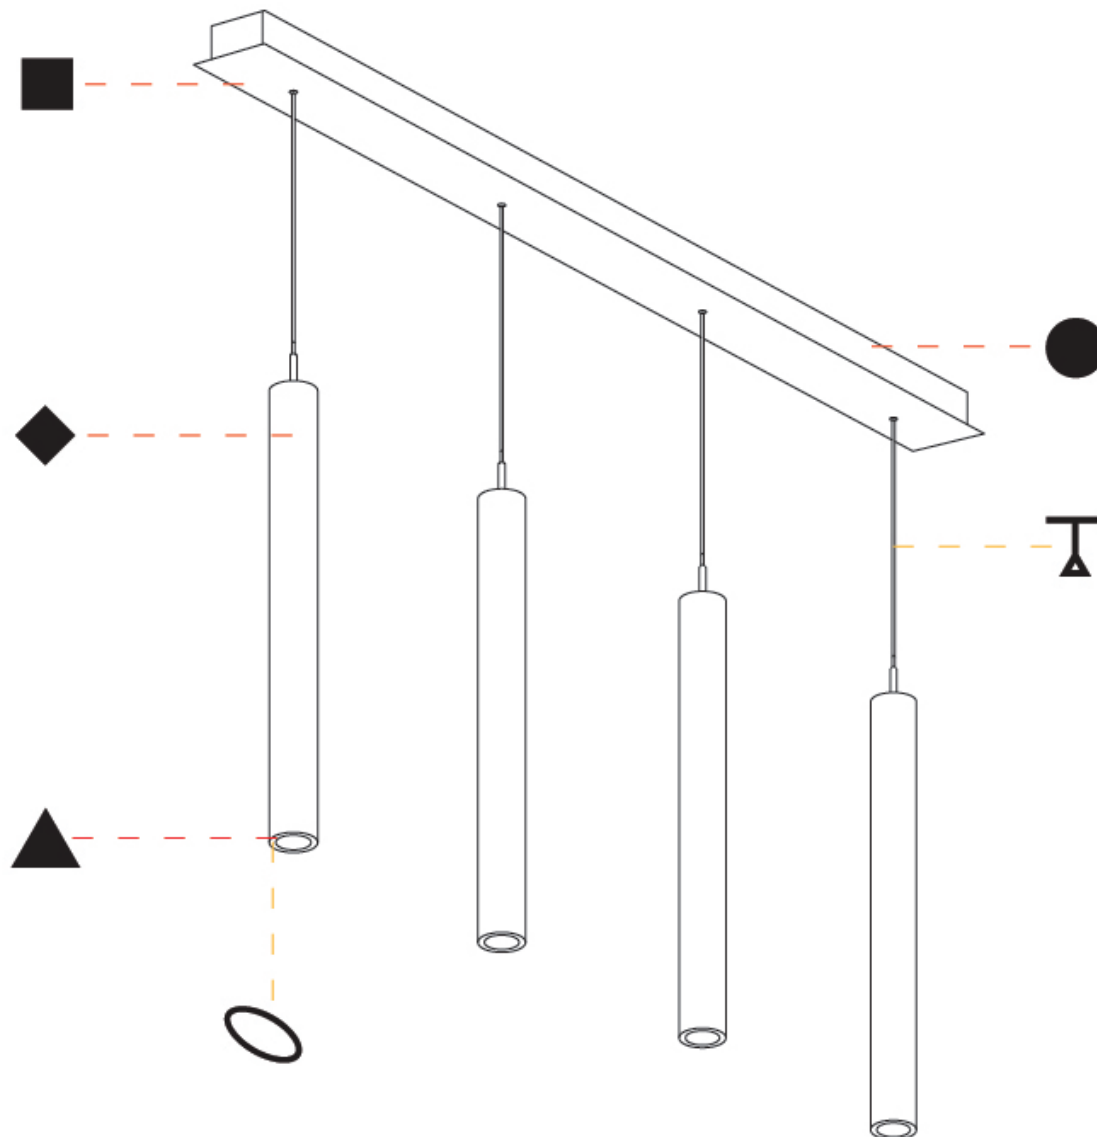

G-MINI CHANNEL HANGOVER SUSPENSION

A300623-

PROJECT	_____
TYPE	_____
SPECIFIER	_____
QUANTITY	_____
DATE	_____

A