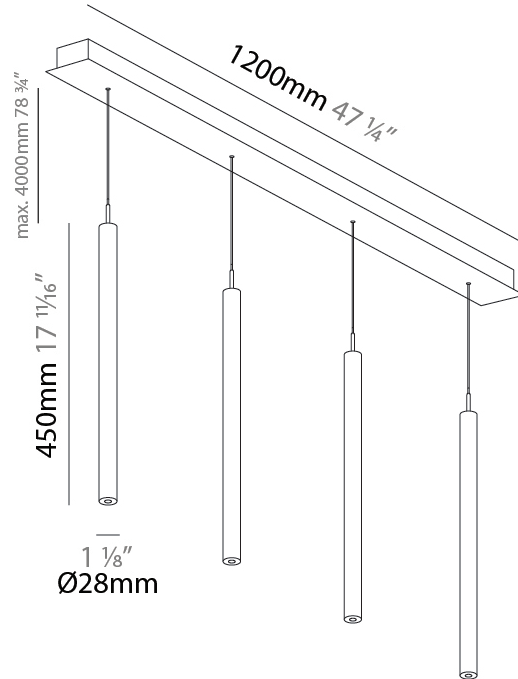

GENERAL

Series: G-Mini Channel
Subseries: G-Mini Channel Hangover
Partner: Prolicht
Division: Architectural
Installation: Suspension
Product Type: Clusters
Mounting Location: Ceiling
Light Distribution: Direct

PHYSICAL

Shape: Cylinder
Diameter (mm): 28
Diameter (in): 1 1/8
Length (mm): 1200
Length (in): 47 1/4
Height (mm): 450
Height (in): 17 11/16

Diffuser: Shine Ring - NOR / OPL / YEL / ORA / RED / BLU / GRN
Fixture Finish: SSR / BKV / CWI / CRY / HAB / UFT / ITA / RUA / FTG / MYG / LOD / PUS / FRO / FUP / KIA / POP / BLS / SPG / MEY / GOH / CHC / COM / ABZ / JAG / OBR / MOS / ROR
Accent Finish: NOF / COP / MIR / SSS
Fixture Material: Extruded Aluminum / Steel
Cable Details: 2000mm/78 3/4" / 4000mm/157 1/2" - Cable, Black, Green, Orange, Red, White

ELECTRICAL

Lamp Type: LED (Zhaga Standard)
Input Wattage (W): 26
Total Output Wattage (W): 23.7
Dimming: Tri-Mode (Non-Dimming and Phase Dimming (120Vac only) and 0-10V Dimming)
Driver Included: Yes
Driver Location: Integrated
Driver Type: Constant Current - Universal
Driver Class: Class 2
Input Voltage (V): 120 - 277

LED

Color Temperature (°K): 2700 / 3000 / 3500 / 4000
Max. Delivered Lumen (lm): 1557 / 1421 / 1499 / 1450
Nominal Lumen (lm): 1840 / 1949 / 2057 / 2112
CRI: >90 CRI
Lamp Life (hrs): 50000

OPTICAL

Beam Angle: 32 / 58

RATINGS AND CERTIFICATIONS

Certified By: Certified for North American Standards
IP rating: IP20